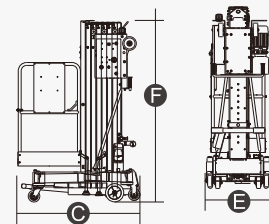

## SPECIFICATIONS

Size	Metric	British
Max. Working Height <b>A</b>	14.00m	45ft 11in
Max. Platform Height <b>B</b>	12.00m	39ft 4in
Overall Length(Stowed) <b>C</b>	1.53m	5ft
Overall Length(Tilted Back) <b>D</b>	3.04m	10ft
Overall Width <b>E</b>	0.75m	2ft 6in
Overall Height(Stowed) <b>F</b>	2.77m	9ft 1in
Overall Height(Tilted Back) <b>G</b>	1.95m	6ft 5in
Outrigger Footprint(Length <b>H</b> /Width <b>I</b> )	2.08m/2.15m	6ft 10in/7ft 1in
Platform Size(Length×Width)	0.70m×0.60m	2ft 4in×2ft
Ground Clearance	0.055m	2in
Tyres(Front)	0.20m	8in
Tyres(Back)	0.13m	5in

Performance		
S.W.L	136kg	299lb
Max. Occupants	1	1
Up/Down Speed	45/29sec	45/29sec

Weight		
Weight - AC	559kg	1232lb
Weight - DC	588kg	1296lb

Power		
Battery	12V/85Ah	12V/85Ah
Charger	12V/15A	12V/15A
Lifting Motor - AC	220VAC/1.5kW	220VAC/1.5kW
Lifting Motor - DC	12VDC/1.5kW	12VDC/1.5kW