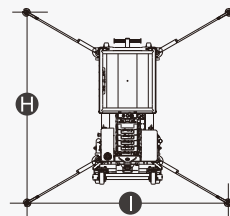

SPECIFICATIONS

Size	Metric	British
Max. Working Height A	14.00m	45ft 11in
Max. Platform Height B	12.00m	39ft 4in
Overall Length(Stowed) C	1.53m	5ft
Overall Length(Tilted Back) D	3.04m	10ft
Overall Width E	0.75m	2ft 6in
Overall Height(Stowed) F	2.77m	9ft 1in
Overall Height(Tilted Back) G	1.95m	6ft 5in
Outrigger Footprint(LengthH /WidthI)	2.08m/2.15m	6ft 10in/7ft 1in
Platform Size(Length×Width)	0.70m×0.60m	2ft 4in×2ft
Ground Clearance	0.055m	2in
Tyres(Front)	0.20m	8in
Tyres(Back)	0.13m	5in

Performance		
S.W.L	136kg	299lb
Max. Occupants	1	1
Up/Down Speed	45/29sec	45/29sec

Weight		
Weight - AC	559kg	1232lb
Weight - DC	588kg	1296lb

Power		
Battery	12V/85Ah	12V/85Ah
Charger	12V/15A	12V/15A
Lifting Motor - AC	220VAC/1.5kW	220VAC/1.5kW
Lifting Motor - DC	12VDC/1.5kW	12VDC/1.5kW