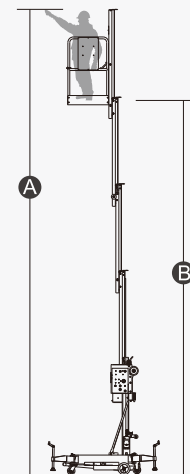

## SPECIFICATIONS

Size	Metric	British
Max. Working Height <b>A</b>	14.00m	45ft 11in
Max. Platform Height <b>B</b>	12.00m	39ft 4in
Overall Length(Stowed) <b>C</b>	1.53m	5ft
Overall Length(Tilted Back) <b>D</b>	3.04m	10ft
Overall Width <b>E</b>	0.75m	2ft 6in
Overall Height(Stowed) <b>F</b>	2.77m	9ft 1in
Overall Height(Tilted Back) <b>G</b>	1.95m	6ft 5in
Outrigger Footprint(Length <b>H</b> /Width <b>I</b> )	2.08m/2.15m	6ft 10in/7ft 1in
Platform Size(Length×Width)	0.70m×0.60m	2ft 4in×2ft
Ground Clearance	0.055m	2in
Tyres(Front)	0.20m	8in
Tyres(Back)	0.13m	5in

Performance		
S.W.L	136kg	299lb
Max. Occupants	1	1
Up/Down Speed	45/29sec	45/29sec

Weight		
Weight - AC	559kg	1232lb
Weight - DC	588kg	1296lb

Power		
Battery	12V/85Ah	12V/85Ah
Charger	12V/15A	12V/15A
Lifting Motor - AC	220VAC/1.5kW	220VAC/1.5kW
Lifting Motor - DC	12VDC/1.5kW	12VDC/1.5kW