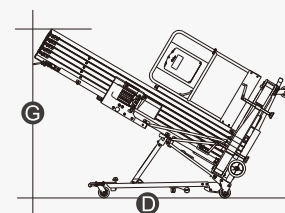

## SPECIFICATIONS

Size	Metric	British
Max. Working Height <b>A</b>	14.00m	45ft 11in
Max. Platform Height <b>B</b>	12.00m	39ft 4in
Overall Length(Stowed) <b>C</b>	1.53m	5ft
Overall Length(Tilted Back) <b>D</b>	3.04m	10ft
Overall Width <b>E</b>	0.75m	2ft 6in
Overall Height(Stowed) <b>F</b>	2.77m	9ft 1in
Overall Height(Tilted Back) <b>G</b>	1.95m	6ft 5in
Outrigger Footprint(Length <b>H</b> /Width <b>I</b> )	2.08m/2.15m	6ft 10in/7ft 1in
Platform Size(Length×Width)	0.70m×0.60m	2ft 4in×2ft
Ground Clearance	0.055m	2in
Tyres(Front)	0.20m	8in
Tyres(Back)	0.13m	5in

Performance		
S.W.L	136kg	299lb
Max. Occupants	1	1
Up/Down Speed	45/29sec	45/29sec

Weight		
Weight - AC	559kg	1232lb
Weight - DC	588kg	1296lb

Power		
Battery	12V/85Ah	12V/85Ah
Charger	12V/15A	12V/15A
Lifting Motor - AC	220VAC/1.5kW	220VAC/1.5kW
Lifting Motor - DC	12VDC/1.5kW	12VDC/1.5kW